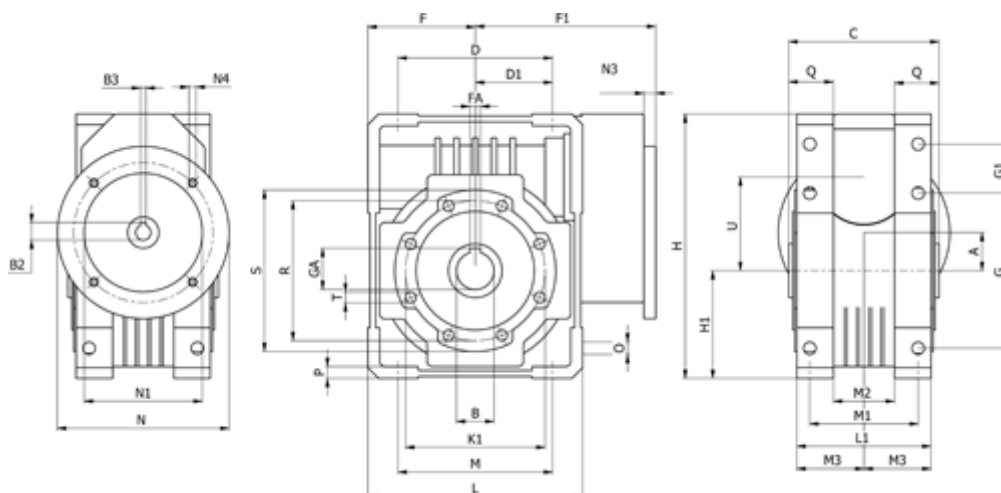

# Data Sheet

Article number: 3921086021730

Description: Worm gear  
WR 86-U-21-80B5, without lubrication

## Measures

A = 86.90	F = 100	L = 200	N2 = 130	T = M10x18
B = 35	F1 = 180	L1 = 125	N3 = 12.0	U = 110
B1 E7 = 19	FA = 10	M = 144	N4 = M10x13	
B2 = 21.8	G = 144	M1 = 101	O = 11.5	
B3 H9 = 6	G1 = 45.5	M2 = 57	P = 11	
C = 140	GA = 38.3	M3 = 64.5	Q = 45	
D = 144.0	H = 245.5	N = 200	R = 130	
D1 = 72.0	H1 = 100.0	N1 = 165	S = 150	